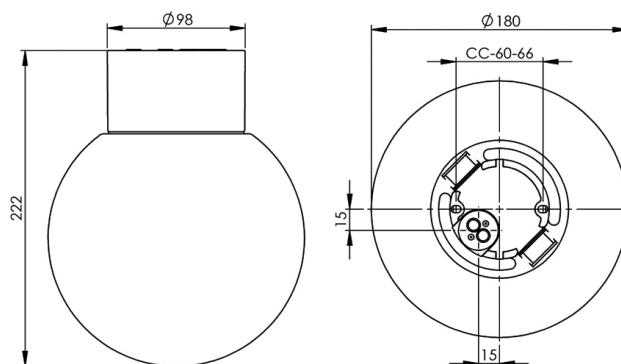

EAN / GTIN	7312906041821
E-number	7502738
Article no.	6041-800-10
Type designation	52721-2/LED

Specification

Material	Porcelain
Base colour	White (NCS S 1000-N)
Glass	Matt opal glass
Glass thread (mm)	84,5 mm
Glass gasket	Silicone
Weight	1,18 kg
Diameter (mm)	180
Height (mm)	222
Lamp holder	LED
Light source	LED module, 8W **
Effect	8W
Lumen, light source	800lm
Lumen, luminaire	687
Colour temperature	3000K
MacAdam	3
Life span	L80/B10: 50 000 h
Ra	Min 90
Rated voltage	230V
Dimmable	Back edge only - We recommend dimmers from ION, Schneider, Vadsbo and Niko
IP class	IP54
Insulation class	I
Energy class	F
D class	Yes
IK class	IK02
Ta	-30 - +25
Installation	Ceiling/wall
CC measurement (mm)	60-66
Knock out opening	2 - demands glands
Cable inlet	Bottom inlet
Cable glands	Bottom inlet
Cable area, max	Max 3 x 2,5 mm ²
Bridging	Yes
Surface mounted cable	Yes
Connection	Terminal block
Family	Classic Globe
Design	Ifö Electric

Spare parts

Shade globe Ø 180 mm matt opal, Article no.: 1-6136-1
Gasket silicone for thread 84,5 mm, Article no.: 02786-9
LED module 8W - 3000K, Article no.: 1-54057-930

** Only use dimmers with manual trailing edge control. Do not use leading edge dimming or automatic setting as this can shorten the lifespan of the module.