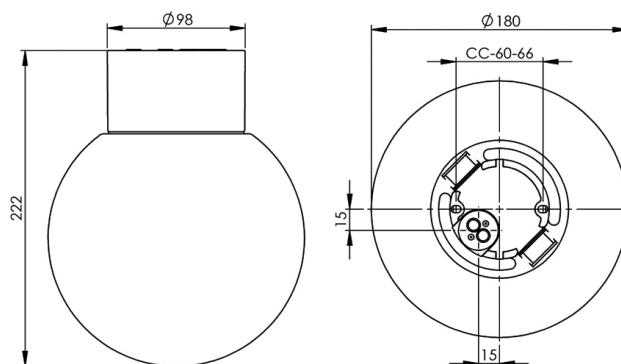

EAN / GTIN	7312906041463
E-number	7501988
Article no.	6041-540-16
Type designation	52721-2

Specification

Material	Porcelain
Base colour	Black (NCS S 9000-N)
Glass	Shiny opal glass
Glass thread (mm)	84,5 mm
Glass gasket	Silicone
Weight	1,175 kg
Diameter (mm)	180
Height (mm)	222
Lamp holder	E27
Light source	E27, max 75W (not included)
Effect	Max 75W
Rated voltage	230V
IP class	IP54
Insulation class	II
D class	Yes
IK class	IK02
Ta	-30 - +25
Installation	Ceiling/wall
CC measurement (mm)	60-66
Knock out opening	2 - demands glands
Cable inlet	Bottom inlet
Cable glands	Bottom inlet
Cable area, max	Max 2 x 2,5 mm ²
Bridging	Yes
Surface mounted cable	Yes
Connection	Mantle screw
Family	Classic Globe
Design	Ifö Electric

Spare parts

Shade globe Ø 180 mm shiny opal, Article no.: 1-6105
Gasket silicone for thread 84,5 mm, Article no.: 02786-9

If the luminaire is modified the person responsible for the modification shall be considered manufacturer. Subject to errors in text. We reserve the right to change the technical specifications (without notice).