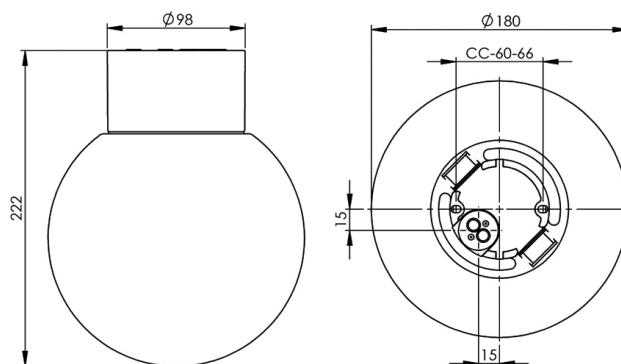

EAN / GTIN	7312906041401
E-number	7501987
Article no.	6041-540-10
Type designation	52721-2

Specification

Material	Porcelain
Base colour	White (NCS S 1000-N)
Glass	Shiny opal glass
Glass thread (mm)	84,5 mm
Glass gasket	Silicone
Weight	1,175 kg
Diameter (mm)	180
Height (mm)	222
Lamp holder	E27
Light source	E27, max 75W (not included)
Effect	Max 75W
Rated voltage	230V
IP class	IP54
Insulation class	II
D class	Yes
IK class	IK02
Ta	-30 - +25
Installation	Ceiling/wall
CC measurement (mm)	60-66
Knock out opening	2 - demands glands
Cable inlet	Bottom inlet
Cable glands	Bottom inlet
Cable area, max	Max 2 x 2,5 mm ²
Bridging	Yes
Surface mounted cable	Yes
Connection	Mantle screw
Family	Classic Globe
Design	Ifö Electric

Spare parts

Shade globe Ø 180 mm shiny opal, Article no.: 1-6105
Gasket silicone for thread 84,5 mm, Article no.: 02786-9

If the luminaire is modified the person responsible for the modification shall be considered manufacturer. Subject to errors in text. We reserve the right to change the technical specifications (without notice).