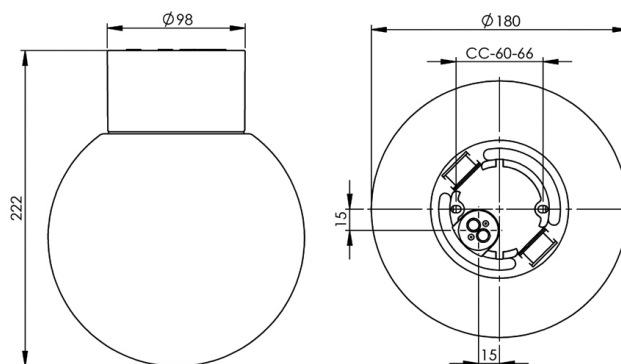

EAN / GTIN	7312906041265
E-number	7511429
Article no.	6041-510-16
Type designation	52721-2

Specification

Material	Porcelain
Base colour	Black (NCS S 9000-N)
Glass	Clear glass
Glass thread (mm)	84,5 mm
Glass gasket	Silicone
Weight	1,18 kg
Diameter (mm)	180
Height (mm)	222
Lamp holder	E27
Light source	E27, max 75W (not included)
Effect	Max 75W
Rated voltage	230V
IP class	IP54
Insulation class	II
D class	Yes
IK class	IK02
Ta	-30 - +25
Installation	Ceiling/wall
CC measurement (mm)	60-66
Knock out opening	2 - demands glands
Cable inlet	Bottom inlet
Cable glands	Bottom inlet
Cable area, max	Max 2 x 2,5 mm ²
Bridging	Yes
Surface mounted cable	Yes
Connection	Mantle screw
Family	Classic Globe
Design	Ifö Electric

Spare parts

Shade globe Ø 180 mm clear glass, Article no.: 1-6136-2
Gasket silikon for thread 84,5 mm, Article no.: 02786-9

If the luminaire is modified the person responsible for the modification shall be considered manufacturer. Subject to errors in text. We reserve the right to change the technical specifications (without notice).