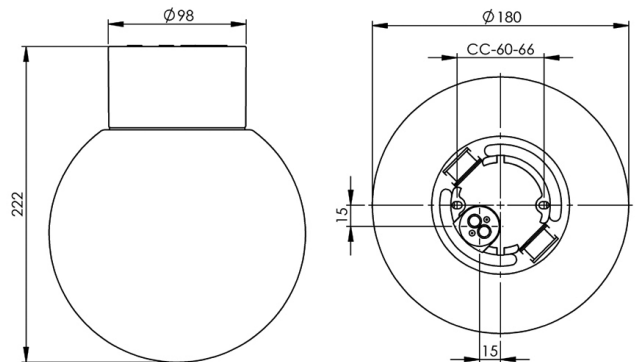

EAN / GTIN	7312906041265
E-number	7511429
Article no.	6041-510-16
Type designation	52721-2

Specification

Material	Porcelain
Base colour	Black (NCS S 9000-N)
Glass	Clear glass
Glass thread (mm)	84,5 mm
Glass gasket	Silicone
Weight	1,18 kg
Diameter (mm)	180
Height (mm)	222
Lamp holder	E27
Light source	E27, max 75W (not included)
Effect	Max 75W
Rated voltage	230V
IP class	IP54
Insulation class	II
D class	Yes
IK class	IK02
Ta	-30 - +25
Installation	Ceiling/wall
CC measurement (mm)	60-66
Knock out opening	2 - demands glands
Cable inlet	Bottom inlet
Cable glands	Bottom inlet
Cable area, max	Max 2 x 2,5 mm ²
Bridging	Yes
Surface mounted cable	Yes
Connection	Mantle screw
Family	Classic Globe
Design	Ifö Electric

Spare parts

Shade globe Ø 180 mm clear glass, Article no.: 1-6136-2
Gasket silicone for thread 84,5 mm, Article no.: 02786-9

If the luminaire is modified the person responsible for the modification shall be considered manufacturer. Subject to errors in text. We reserve the right to change the technical specifications (without notice).