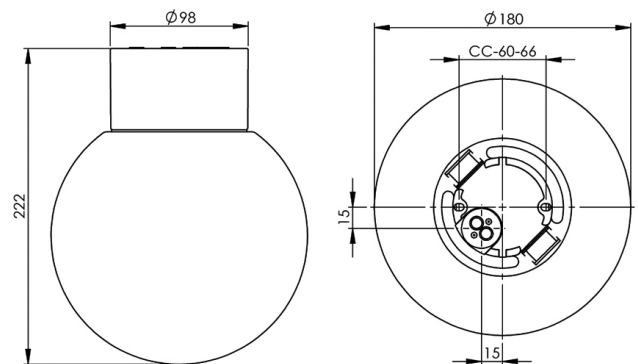

### Specification

Material	Porcelain
Base colour	White (NCS S 1000-N)
Glass	Clear glass
Glass thread (mm)	84,5 mm
Glass gasket	Silicone
Weight	1,18 kg
Diameter (mm)	180
Height (mm)	222
Lamp holder	E27
Light source	E27, max 75W (not included)
Effect	Max 75W
Rated voltage	230V
IP class	IP54
Insulation class	II
D class	Yes
IK class	IK02
Ta	-30 - +25
Installation	Ceiling/wall
CC measurement (mm)	60-66
Knock out opening	2 - demands glands
Cable inlet	Bottom inlet
Cable glands	Bottom inlet
Cable area, max	Max 2 x 2,5 mm <sup>2</sup>
Bridging	Yes
Surface mounted cable	Yes
Connection	Mantle screw
Family	Classic Globe
Design	Ifö Electric

### Spare parts

Shade globe Ø 180 mm clear glass, Article no.: 1-6136-2  
Gasket silicone for thread 84,5 mm, Article no.: 02786-9

*If the luminaire is modified the person responsible for the modification shall be considered manufacturer. Subject to errors in text. We reserve the right to change the technical specifications (without notice).*