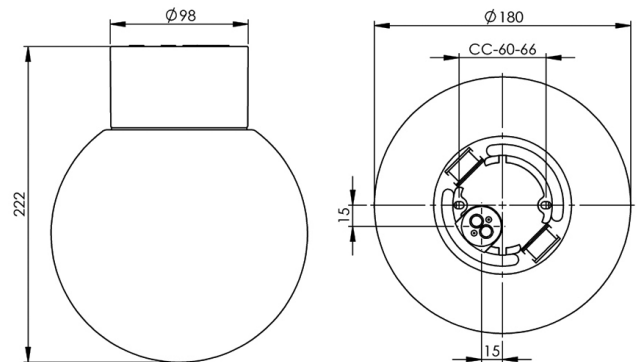

EAN / GTIN	7312906041203
E-number	7511428
Article no.	6041-510-10
Type designation	52721-2

Specification

Material	Porcelain
Base colour	White (NCS S 1000-N)
Glass	Clear glass
Glass thread (mm)	84,5 mm
Glass gasket	Silicone
Weight	1,18 kg
Diameter (mm)	180
Height (mm)	222
Lamp holder	E27
Light source	E27, max 75W (not included)
Effect	Max 75W
Rated voltage	230V
IP class	IP54
Insulation class	II
D class	Yes
IK class	IK02
Ta	-30 - +25
Installation	Ceiling/wall
CC measurement (mm)	60-66
Knock out opening	2 - demands glands
Cable inlet	Bottom inlet
Cable glands	Bottom inlet
Cable area, max	Max 2 x 2,5 mm ²
Bridging	Yes
Surface mounted cable	Yes
Connection	Mantle screw
Family	Classic Globe
Design	Ifö Electric

Spare parts

Shade globe Ø 180 mm clear glass, Article no.: 1-6136-2
Gasket silikon for thread 84,5 mm, Article no.: 02786-9

If the luminaire is modified the person responsible for the modification shall be considered manufacturer. Subject to errors in text. We reserve the right to change the technical specifications (without notice).