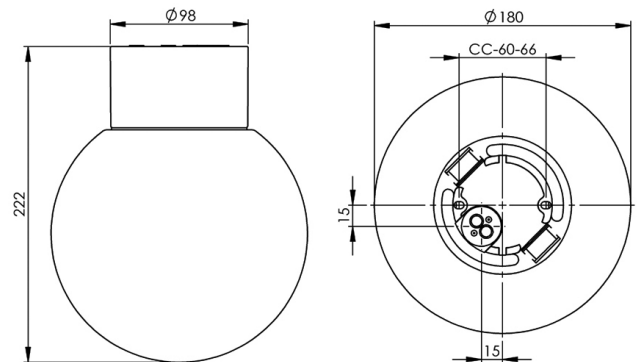

EAN / GTIN	7312906041166
E-number	7511427
Article no.	6041-500-16
Type designation	52721-2

Specification

Material	Porcelain
Base colour	Black (NCS S 9000-N)
Glass	Matt opal glass
Glass thread (mm)	84,5 mm
Glass gasket	Silicone
Weight	1,18 kg
Diameter (mm)	180
Height (mm)	222
Lamp holder	E27
Light source	E27, max 75W (not included)
Effect	Max 75W
Rated voltage	230V
IP class	IP54
Insulation class	II
D class	Yes
IK class	IK02
Ta	-30 - +25
Installation	Ceiling/wall
CC measurement (mm)	60-66
Knock out opening	2 - demands glands
Cable inlet	Bottom inlet
Cable glands	Bottom inlet
Cable area, max	Max 2 x 2,5 mm ²
Bridging	Yes
Surface mounted cable	Yes
Connection	Mantle screw
Family	Classic Globe
Design	Ifö Electric

Spare parts

Shade globe Ø 180 mm matt opal, Article no.: 1-6136-1
Gasket silicone for thread 84,5 mm, Article no.: 02786-9

If the luminaire is modified the person responsible for the modification shall be considered manufacturer. Subject to errors in text. We reserve the right to change the technical specifications (without notice).