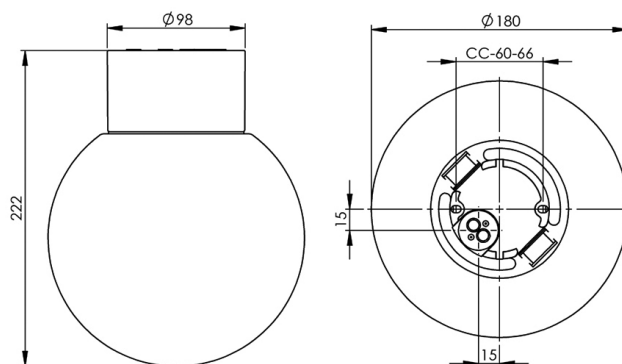

### Specification

Material	Porcelain
Base colour	White (NCS S 1000-N)
Glass	Matt opal glass
Glass thread (mm)	84,5 mm
Glass gasket	Silicone
Weight	1,18 kg
Diameter (mm)	180
Height (mm)	222
Lamp holder	E27
Light source	E27, max 75W (not included)
Effect	Max 75W
Rated voltage	230V
IP class	IP54
Insulation class	II
D class	Yes
IK class	IK02
Ta	-30 - +25
Installation	Ceiling/wall
CC measurement (mm)	60-66
Knock out opening	2 - demands glands
Cable inlet	Bottom inlet
Cable glands	Bottom inlet
Cable area, max	Max 2 x 2,5 mm <sup>2</sup>
Bridging	Yes
Surface mounted cable	Yes
Connection	Mantle screw
Family	Classic Globe
Design	Ifö Electric

### Spare parts

Shade globe Ø 180 mm matt opal, Article no.: 1-6136-1  
Gasket silicone for thread 84,5 mm, Article no.: 02786-9

*If the luminaire is modified the person responsible for the modification shall be considered manufacturer. Subject to errors in text. We reserve the right to change the technical specifications (without notice).*