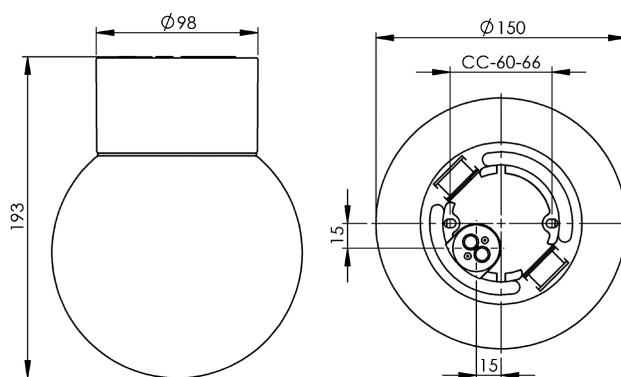

EAN / GTIN	7312906040800
E-number	7502723
Article no.	6040-840-10
Type designation	52721-2/LED

Specification

Material	Porcelain
Base colour	White (NCS S 1000-N)
Glass	Shiny opal glass
Glass thread (mm)	84,5 mm
Glass gasket	Silicone
Weight	0,98 kg
Diameter (mm)	150
Height (mm)	193
Lamp holder	LED
Light source	LED module, 8W **
Effect	8W
Lumen, light source	800lm
Lumen, luminaire	687
Colour temperature	3000K
MacAdam	3
Life span	L80/B10: 50 000 h
Ra	Min 90
Rated voltage	230V
Dimmable	Back edge only - We recommend dimmers from ION, Schneider, Vadsbo and Niko
IP class	IP54
Insulation class	I
Energy class	F
D class	Yes
IK class	IK02
Ta	-30 - +25
Installation	Ceiling/wall
CC measurement (mm)	60-66
Knock out opening	2 - demands glands
Cable inlet	Bottom inlet
Cable glands	Bottom inlet
Cable area, max	Max 3 x 2,5 mm ²
Bridging	Yes
Surface mounted cable	Yes
Connection	Terminal block
Family	Classic Globe
Design	Ifö Electric

Spare parts

Shade globe Ø 150 mm shiny opal, Article no.: 1-6108
Gasket silicone for thread 84,5 mm, Article no.: 02786-9
LED module 8W - 3000K, Article no.: 1-54057-930

**** Only use dimmers with manual trailing edge control. Do not use leading edge dimming or automatic setting as this can shorten the lifespan of the module.**