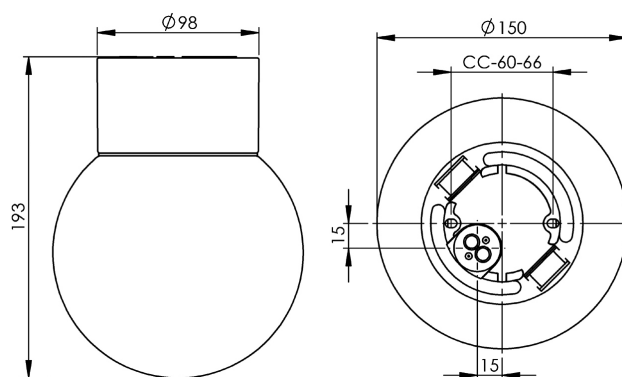

EAN / GTIN	7312906040824
E-number	7502729
Article no.	6040-800-10
Type designation	52721-2/LED

Specification

Material	Porcelain
Base colour	White (NCS S 1000-N)
Glass	Matt opal glass
Glass thread (mm)	84,5 mm
Glass gasket	Silicone
Weight	0,98 kg
Diameter (mm)	150
Height (mm)	193
Lamp holder	LED
Light source	LED module, 8W **
Effect	8W
Lumen, light source	800lm
Lumen, luminaires	687
Colour temperature	3000K
MacAdam	3
Life span	L80/B10: 50 000 h
Ra	Min 90
Rated voltage	230V
Dimmable	Back edge only - We recommend dimmers from ION, Schneider, Vadsbo and Niko
IP class	IP54
Insulation class	I
Energy class	F
D class	Yes
IK class	IK02
Ta	-30 - +25
Installation	Ceiling/wall
CC measurement (mm)	60-66
Knock out opening	2 - demands glands
Cable inlet	Bottom inlet
Cable glands	Bottom inlet
Cable area, max	Max 3 x 2,5 mm ²
Bridging	Yes
Surface mounted cable	Yes
Connection	Terminal block
Family	Classic Globe
Design	Ifö Electric

Spare parts

Shade globe, Ø 150 mm matt opal, Article no.: 1-6108-1
Gasket silicone for thread 84,5 mm, Article no.: 02786-9
LED module 8W - 3000K, Article no.: 1-54057-930

** Only use dimmers with manual trailing edge control. Do not use leading edge dimming or automatic setting as this can shorten the lifespan of the module.