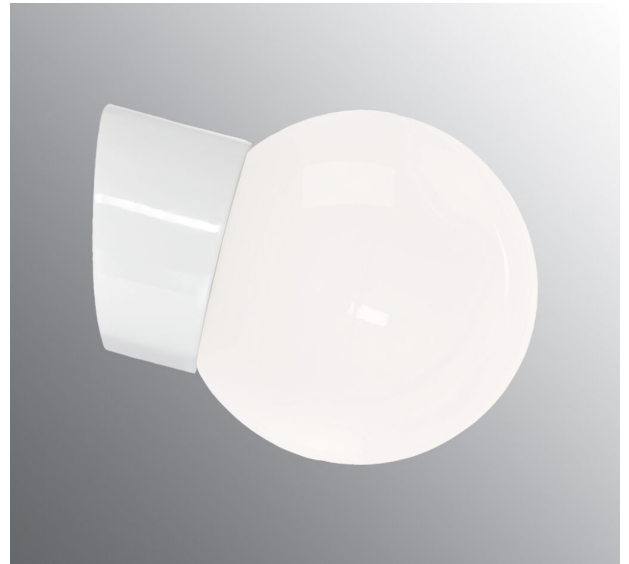

Classic Globe 150

The Classic series is an old favourite of our assortment. Ideal in most areas where functionality and timeless design are the key words. Classic is available in different combinations and are also available with a grey or a brown glazed base as option.

EAN / GTIN	7312906013545
E-number	7501982
Article no.	6013-540-10
Type designation	52741

Specification

Material	Porcelain
Base colour	White (NCS S 1000-N)
Glass	Shiny opal glass
Glass thread (mm)	84,5 mm
Glass gasket	Silicone
Weight	0,98 kg
Diameter (mm)	150
Height (mm)	180
Lamp holder	E27
Light source	E27, max 75W (not included)
Effect	Max 75W
Rated voltage	230V
IP class	IP20
Insulation class	II
D class	No
IK class	IK02
Ta	-30 - +25
Installation	Wall
CC measurement (mm)	60-66, 70
Knock out opening	2
Cable inlet	Bottom inlet
Cable glands	Bottom inlet
Cable area, max	Max 2 x 2,5 mm ²
Bridging	Yes
Surface mounted cable	Yes
Connection	Screw connector
Family	Classic Globe
Design	Ifö Electric

Spare parts

Shade globe Ø 150 mm shiny opal, Article no.: 1-6108
Gasket silicone for thread 84,5 mm, Article no.: 02786-9

If the luminaire is modified the person responsible for the modification shall be considered manufacturer. Subject to errors in text. We reserve the right to change the technical specifications (without notice).