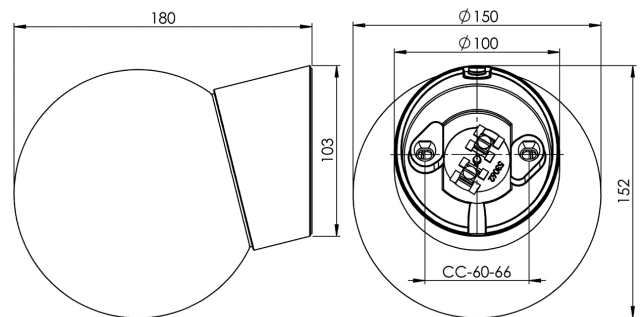

EAN / GTIN	7312906013545
E-number	7501982
Article no.	6013-540-10
Type designation	52741

Specification

Material	Porcelain
Base colour	White (NCS S 1000-N)
Glass	Shiny opal glass
Glass thread (mm)	84,5 mm
Glass gasket	Silicone
Weight	0,98 kg
Diameter (mm)	150
Height (mm)	180
Lamp holder	E27
Light source	E27, max 75W (not included)
Effect	Max 75W
Rated voltage	230V
IP class	IP20
Insulation class	II
D class	No
IK class	IK02
Ta	-30 - +25
Installation	Wall
CC measurement (mm)	60-66, 70
Knock out opening	2
Cable inlet	Bottom inlet
Cable glands	Bottom inlet
Cable area, max	Max 2 x 2,5 mm ²
Bridging	Yes
Surface mounted cable	Yes
Connection	Screw connector
Family	Classic Globe
Design	Ifö Electric

Spare parts

Shade globe Ø 150 mm shiny opal, Article no.: 1-6108
Gasket silicone for thread 84,5 mm, Article no.: 02786-9

If the luminaire is modified the person responsible for the modification shall be considered manufacturer. Subject to errors in text. We reserve the right to change the technical specifications (without notice).