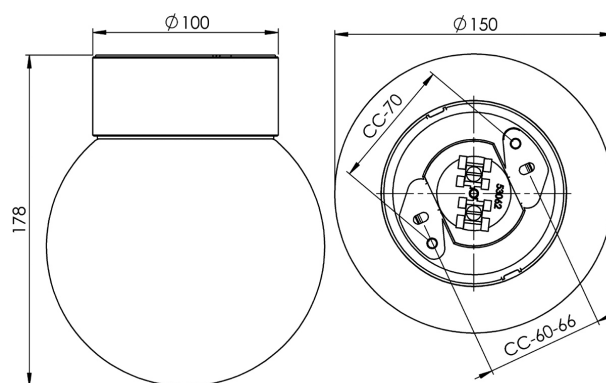

### Specification

Material	Porcelain
Base colour	White (NCS S 1000-N)
Glass	Shiny opal glass
Glass thread (mm)	84,5 mm
Glass gasket	Silicone
Weight	0,98 kg
Diameter (mm)	150
Height (mm)	178
Lamp holder	LED
Light source	LED module, 8W **
Effect	8W
Lumen, light source	800lm
Lumen, luminaires	687
Colour temperature	3000K
MacAdam	3
Life span	L80/B10: 47 000 h
Ra	Min 90
Rated voltage	230V
Dimmable	Back edge only - We recommend dimmers from ION, Schneider, Vadsbo and Niko
IP class	IP20
Insulation class	I
Energy class	F
D class	No
IK class	IK02
Ta	-30 - +25
Installation	Ceiling/wall
CC measurement (mm)	60-66, 70
Knock out opening	2
Cable inlet	Bottom inlet
Cable glands	Bottom inlet
Cable area, max	Max 3 x 2,5 mm <sup>2</sup>
Bridging	Yes
Surface mounted cable	Yes
Connection	Terminal block
Family	Classic Globe
Design	Ifö Electric

### Spare parts

Shade globe Ø 150 mm shiny opal, Article no.: 1-6108  
Gasket silikon for thread 84,5 mm, Article no.: 02786-9  
LED module 8W - 3000K, Article no.: 1-54057-930

\*\* Only use dimmers with manual trailing edge control. Do not use leading edge dimming or automatic setting as this can shorten the lifespan of the module.