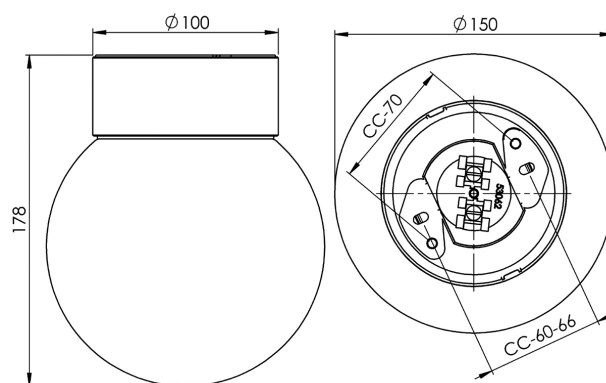

EAN / GTIN	7312906012807
E-number	7502722
Article no.	6012-840-10
Type designation	52740/LED

Specification

Material	Porcelain
Base colour	White (NCS S 1000-N)
Glass	Shiny opal glass
Glass thread (mm)	84,5 mm
Glass gasket	Silicone
Weight	0,98 kg
Diameter (mm)	150
Height (mm)	178
Lamp holder	LED
Light source	LED module, 8W **
Effect	8W
Lumen, light source	800lm
Lumen, luminaires	687
Colour temperature	3000K
MacAdam	3
Life span	L80/B10: 50 000 h
Ra	Min 90
Rated voltage	230V
Dimmable	Back edge only - We recommend dimmers from ION, Schneider, Vadsbo and Niko
IP class	IP20
Insulation class	I
Energy class	F
D class	No
IK class	IK02
Ta	-30 - +25
Installation	Ceiling/wall
CC measurement (mm)	60-66, 70
Knock out opening	2
Cable inlet	Bottom inlet
Cable glands	Bottom inlet
Cable area, max	Max 3 x 2,5 mm ²
Bridging	Yes
Surface mounted cable	Yes
Connection	Terminal block
Family	Classic Globe
Design	Ifö Electric

Spare parts

Shade globe Ø 150 mm shiny opal, Article no.: 1-6108
 Gasket silicone for thread 84,5 mm, Article no.: 02786-9
 LED module 8W - 3000K, Article no.: 1-54057-930

** Only use dimmers with manual trailing edge control. Do not use leading edge dimming or automatic setting as this can shorten the lifespan of the module.