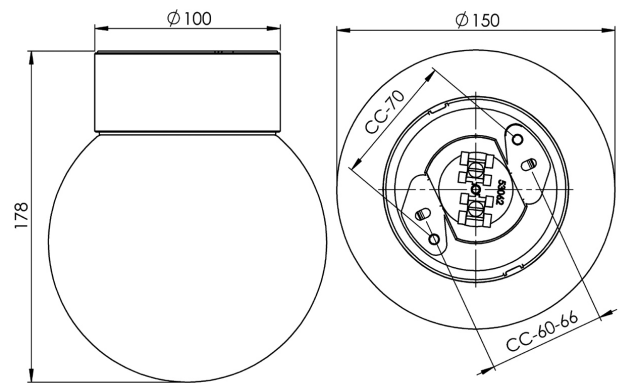

EAN / GTIN	7312906012807
E-number	7502722
Article no.	6012-840-10
Type designation	52740/LED

Specification

Material	Porcelain
Base colour	White (NCS S 1000-N)
Glass	Shiny opal glass
Glass thread (mm)	84,5 mm
Glass gasket	Silicone
Weight	0,98 kg
Diameter (mm)	150
Height (mm)	178
Lamp holder	LED
Light source	LED module, 8W **
Effect	8W
Lumen, light source	800lm
Lumen, luminaires	687
Colour temperature	3000K
MacAdam	3
Life span	L80/B10: 50 000 h
Ra	Min 90
Rated voltage	230V
Dimmable	Back edge only - We recommend dimmers from ION, Schneider, Vadsbo and Niko
IP class	IP20
Insulation class	I
Energy class	F
D class	No
IK class	IK02
Ta	-30 - +25
Installation	Ceiling/wall
CC measurement (mm)	60-66, 70
Knock out opening	2
Cable inlet	Bottom inlet
Cable glands	Bottom inlet
Cable area, max	Max 3 x 2,5 mm ²
Bridging	Yes
Surface mounted cable	Yes
Connection	Terminal block
Family	Classic Globe
Design	Ifö Electric

Spare parts

Shade globe Ø 150 mm shiny opal, Article no.: 1-6108
 Gasket silicone for thread 84,5 mm, Article no.: 02786-9
 LED module 8W - 3000K, Article no.: 1-54057-930

** Only use dimmers with manual trailing edge control. Do not use leading edge dimming or automatic setting as this can shorten the lifespan of the module.