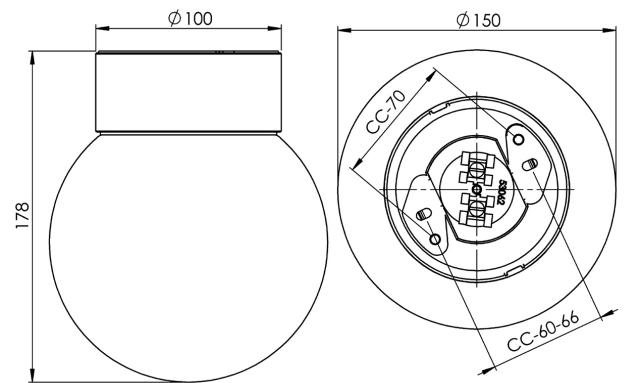

### Specification

Material	Porcelain
Base colour	White (NCS S 1000-N)
Glass	Shiny opal glass
Glass thread (mm)	84,5 mm
Glass gasket	Silicone
Weight	0,98 kg
Diameter (mm)	150
Height (mm)	178
Lamp holder	E27
Light source	E27, max 75W (not included)
Effect	Max 75W
Rated voltage	230V
IP class	IP20
Insulation class	II
D class	No
IK class	IK02
Ta	-30 - +25
Installation	Ceiling/wall
CC measurement (mm)	60-66, 70
Knock out opening	2
Cable inlet	Bottom inlet
Cable glands	Bottom inlet
Cable area, max	Max 2 x 2,5 mm <sup>2</sup>
Bridging	Yes
Surface mounted cable	Yes
Connection	Screw connector
Family	Classic Globe
Design	Ifö Electric

### Spare parts

Shade globe Ø 150 mm shiny opal, Article no.: 1-6108  
Gasket silicone for thread 84,5 mm, Article no.: 02786-9

*If the luminaire is modified the person responsible for the modification shall be considered manufacturer. Subject to errors in text. We reserve the right to change the technical specifications (without notice).*