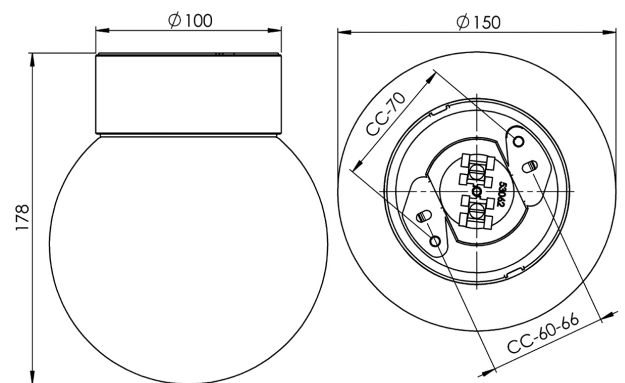

EAN / GTIN	7312906012548
E-number	7501981
Article no.	6012-540-10
Type designation	52740

Specification

Material	Porcelain
Base colour	White (NCS S 1000-N)
Glass	Shiny opal glass
Glass thread (mm)	84,5 mm
Glass gasket	Silicone
Weight	0,98 kg
Diameter (mm)	150
Height (mm)	178
Lamp holder	E27
Light source	E27, max 75W (not included)
Effect	Max 75W
Rated voltage	230V
IP class	IP20
Insulation class	II
D class	No
IK class	IK02
Ta	-30 - +25
Installation	Ceiling/wall
CC measurement (mm)	60-66, 70
Knock out opening	2
Cable inlet	Bottom inlet
Cable glands	Bottom inlet
Cable area, max	Max 2 x 2,5 mm ²
Bridging	Yes
Surface mounted cable	Yes
Connection	Screw connector
Family	Classic Globe
Design	Ifö Electric

Spare parts

Shade globe Ø 150 mm shiny opal, Article no.: 1-6108
Gasket silicone for thread 84,5 mm, Article no.: 02786-9

If the luminaire is modified the person responsible for the modification shall be considered manufacturer. Subject to errors in text. We reserve the right to change the technical specifications (without notice).