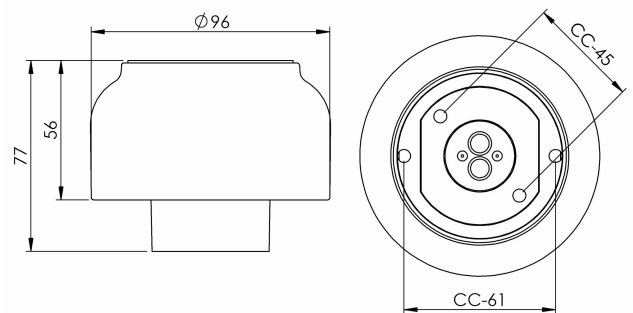

Base Ohm thread 84,5 mm E27

Base Ohm with thread 84,5 mm black, IP44, E27, max 40W

EAN / GTIN	7312905582165
E-number	7505325
Article no.	55821-000-16
Type designation	51821/E27

Specification

Material	Porcelain
Base colour	Black (NCS S 9000-N)
Glass thread (mm)	84,5 mm
Glass gasket	Silicone
Weight	0,601 kg
Diameter (mm)	97
Height (mm)	56
Lamp holder	E27
Light source	E27, max 40W (not included)
Effect	Max 40W
Rated voltage	230V
IP class	IP44
Insulation class	II
IK class	IK02
Installation	Ceiling/wall
CC measurement (mm)	61, 45
Knock out opening	0
Cable inlet	Bottom inlet
Cable glands	Bottom inlet
Cable area, max	Max 2 x 2,5 mm ²
Bridging	Yes
Surface mounted cable	No
Connection	Screw connector
Family	Bases
Design	Kauppi & Kauppi