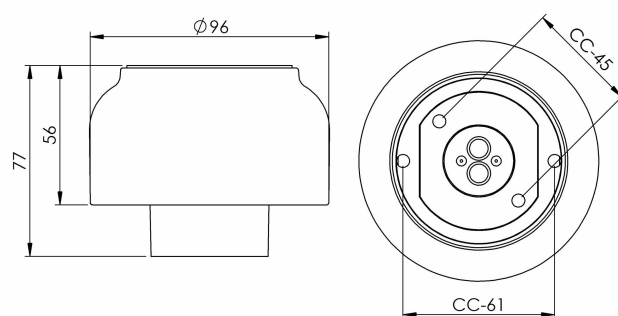

## Base Ohm thread 84,5 mm E27

Base Ohm with thread 84,5 mm brown, IP44, E27, max 40W

EAN / GTIN	7312905582141
E-number	7505324
Article no.	55821-000-14
Type designation	51821/E27

### Specification

Material	Porcelain
Base colour	Brown (NCS 7810-Y66R)
Glass thread (mm)	84,5 mm
Glass gasket	Silicone
Weight	0,601 kg
Diameter (mm)	97
Height (mm)	56
Lamp holder	E27
Light source	E27, max 40W (not included)
Effect	Max 40W
Rated voltage	230V
IP class	IP44
Insulation class	II
IK class	IK02
Installation	Ceiling/wall
CC measurement (mm)	61, 45
Knock out opening	0
Cable inlet	Bottom inlet
Cable glands	Bottom inlet
Cable area, max	Max 2 x 2,5 mm <sup>2</sup>
Bridging	Yes
Surface mounted cable	No
Connection	Screw connector
Family	Bases
Design	Kauppi & Kauppi