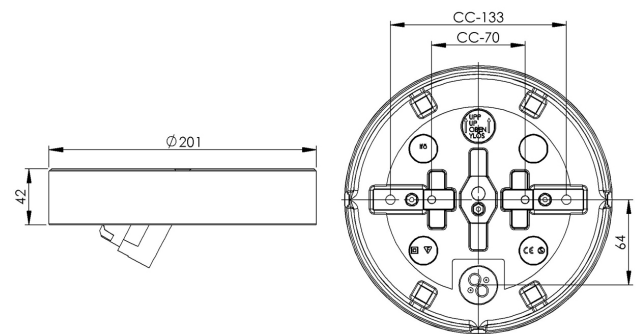

Base thread 185,5 mm

EAN / GTIN	7312905575266
E-number	7510036
Article no.	55752-000-16
Type designation	7038A
Norwegian EI-number	3032277
Finnish S-number	4112846

Specification

Material	Porcelain
Base colour	Black (NCS S 9000-N)
Glass thread (mm)	185,5 mm
Glass gasket	Silicone
Weight	1,12 kg
Diameter (mm)	201
Height (mm)	42
Lamp holder	E27
Light source	E27, max 75W (not included)
Effect	Max 75W
Rated voltage	230V
IP class	IP44
Insulation class	II
D class	No
IK class	IK02
Ta	-30 - +25
Installation	Ceiling/wall
CC measurement (mm)	133, 70
Knock out opening	3
Cable inlet	Bottom inlet
Cable glands	Bottom inlet
Cable area, max	Max 2 x 2,5 mm ²
Bridging	Yes
Surface mounted cable	Yes
Connection	Screw connector
Family	Bases

Spare parts

Gasket silicone for thread 185,5 mm, Article no.: 03431

If the base is modified the person responsible for the modification shall be considered manufacturer. Subject to errors in text. We reserve the right to change the technical specifications (without notice).