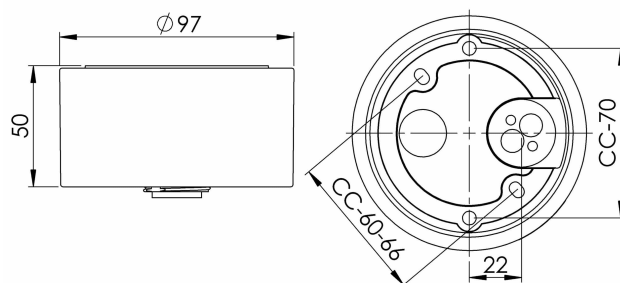

Base thread 84,5 mm brown IP44 straight G9 25W

Base thread 84,5 mm. Grey. IP44. Straight. G9. 25W. With bottom lead-in.

EAN / GTIN	7312901571743
E-number	7511732
Article no.	55717-200-14
Type designation	7201

Specification

Material	Porcelain
Base colour	Brown (NCS 7810-Y66R)
Glass thread (mm)	84,5 mm
Glass gasket	Silicone
Weight	0,41 kg
Diameter (mm)	100
Height (mm)	50
Lamp holder	G9
Light source	G9, max 25W (ej inkl.)
Effect	Max 25W
Rated voltage	230V
IP class	IP44
Insulation class	II
D class	No
IK class	IK02
Ta	-30 - +25
Installation	Ceiling/wall
CC measurement (mm)	60-66, 70
Knock out opening	0
Cable inlet	Bottom inlet
Cable area, max	Max 2 x 2,5 mm ²
Bridging	Yes
Surface mounted cable	No
Connection	Mantle screw
Family	Bases

Spare parts

Gasket silicone for thread 84,5 mm, Article no.: 02786-9

If the base is modified the person responsible for the modification shall be considered manufacturer. Subject to errors in text. We reserve the right to change the technical specifications (without notice).