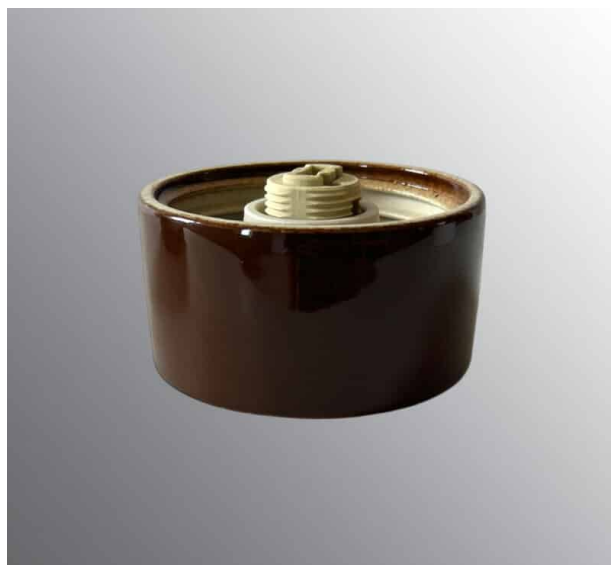

Base thread 84,5 mm brown IP44 straight G9 25W

Base thread 84,5 mm. Grey. IP44. Straight. G9. 25W. With bottom lead-in.

EAN / GTIN	7312901571743
E-number	7511732
Article no.	55717-200-14
Type designation	7201

Specification

Material	Porcelain
Base colour	Brown (NCS 7810-Y66R)
Glass thread (mm)	84,5 mm
Glass gasket	Silicone
Weight	0,41 kg
Diameter (mm)	100
Height (mm)	50
Lamp holder	G9
Light source	G9, max 25W (ej inkl.)
Effect	Max 25W
Rated voltage	230V
IP class	IP44
Insulation class	II
D class	No
IK class	IK02
Ta	-30 - +25
Installation	Ceiling/wall
CC measurement (mm)	60-66, 70
Knock out opening	0
Cable inlet	Bottom inlet
Cable area, max	Max 2 x 2,5 mm ²
Bridging	Yes
Surface mounted cable	No
Connection	Mantle screw
Family	Bases

Spare parts

Gasket silicone for thread 84,5 mm, Article no.: 02786-9

If the base is modified the person responsible for the modification shall be considered manufacturer. Subject to errors in text. We reserve the right to change the technical specifications (without notice).