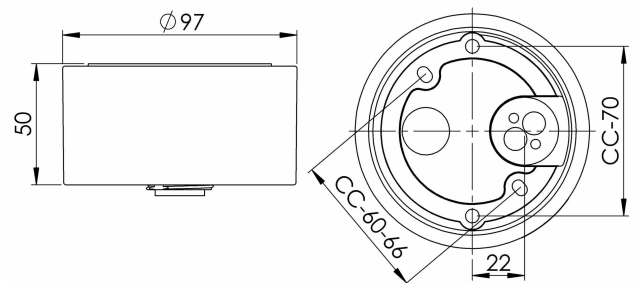

Base thread 84,5 mm grey IP44 straight G9 25W

Base thread 84,5 mm. Grey. IP44. Straight. G9. 25W. With bottom lead-in.

EAN / GTIN	7312901571729
E-number	7511731
Article no.	55717-200-12
Type designation	7201

Specification

Material	Porcelain
Base colour	Grey (NCS S 6005-G50Y)
Glass thread (mm)	84,5 mm
Glass gasket	Silicone
Weight	0,41 kg
Diameter (mm)	100
Height (mm)	50
Lamp holder	G9
Light source	G9, max 25W (ej inkl.)
Effect	Max 25W
Rated voltage	230V
IP class	IP44
Insulation class	II
D class	No
IK class	IK02
Ta	-30 - +25
Installation	Ceiling/wall
CC measurement (mm)	60-66, 70
Knock out opening	0
Cable inlet	Bottom inlet
Cable area, max	Max 2 x 2,5 mm ²
Bridging	Yes
Surface mounted cable	No
Connection	Mantle screw
Family	Bases

Spare parts

Gasket silicone for thread 84,5 mm, Article no.: 02786-9

If the base is modified the person responsible for the modification shall be considered manufacturer. Subject to errors in text. We reserve the right to change the technical specifications (without notice).