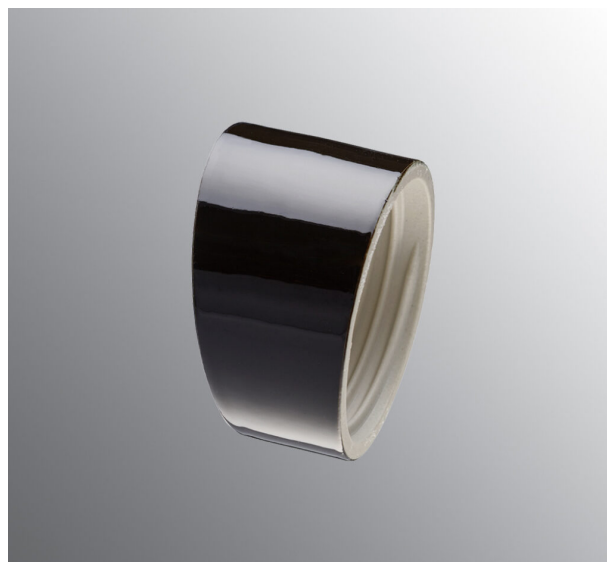

Base thread 84,5 mm

Base thread 84,5 mm in white glaze. IP20. Slanting. To be completed with with a LED module, max 8W.

EAN / GTIN	7312902741862
E-number	7502792
Article no.	52741-800-16
Type designation	52741/LED

Specification

Material	Porcelain
Base colour	Black (NCS S 9000-N)
Glass thread (mm)	84,5 mm
Glass gasket	Silicone
Weight	0,49 kg
Diameter (mm)	100
Width (mm)	59
Lamp holder	Without lamp holder
Light source	
LED module, max 8W (not included)	
Effect	Max 8W
Rated voltage	230V
IP class	IP20
Insulation class	I
D class	No
IK class	IK02
Ta	-30 - +25
Installation	Wall
CC measurement (mm)	60-66
Knock out opening	2
Cable inlet	Bottom inlet
Cable glands	Bottom inlet
Bridging	Yes
Surface mounted cable	Yes
Family	Bases

Spare parts

Gasket silicone for thread 84,5 mm, Article no.: 02786-9

If the base is modified the person responsible for the modification shall be considered manufacturer. Subject to errors in text. We reserve the right to change the technical specifications (without notice).