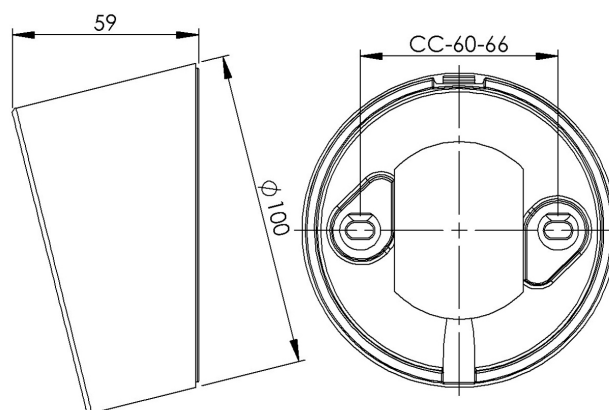

Base thread 84,5 mm

Base thread 84,5 mm in white glaze. IP20. Slanting. To be completed with with a LED module, max 8W.

EAN / GTIN	7312902741862
E-number	7502792
Article no.	52741-800-16
Type designation	52741/LED

Specification

Material	Porcelain
Base colour	Black (NCS S 9000-N)
Glass thread (mm)	84,5 mm
Glass gasket	Silicone
Weight	0,49 kg
Diameter (mm)	100
Width (mm)	59
Lamp holder	Without lamp holder
Light source	
LED module, max 8W (not included)	
Effect	Max 8W
Rated voltage	230V
IP class	IP20
Insulation class	I
D class	No
IK class	IK02
Ta	-30 - +25
Installation	Wall
CC measurement (mm)	60-66
Knock out opening	2
Cable inlet	Bottom inlet
Cable glands	Bottom inlet
Bridging	Yes
Surface mounted cable	Yes
Family	Bases

Spare parts

Gasket silicone for thread 84,5 mm, Article no.: 02786-9

If the base is modified the person responsible for the modification shall be considered manufacturer. Subject to errors in text. We reserve the right to change the technical specifications (without notice).