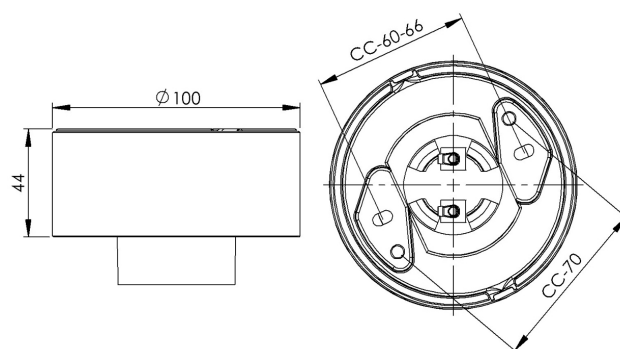

Base thread 84,5 mm

EAN / GTIN	7312905274022
E-number	7500020
Article no.	52740-000-12
Type designation	52740
Norwegian EI-number	3031901
Finnish S-number	4211974

Specification

Material	Porcelain
Base colour	Grey (NCS S 6005-G50Y)
Glass thread (mm)	84,5 mm
Glass gasket	Silicone
Weight	0,47 kg
Diameter (mm)	100
Height (mm)	44
Lamp holder	E27
Light source	E27, max 75W (not included)
Effect	Max 75W
Rated voltage	230V
IP class	IP20
Insulation class	II
D class	No
IK class	IK02
Ta	-30 - +25
Installation	Ceiling/wall
CC measurement (mm)	60-66, 70
Knock out opening	2
Cable inlet	Bottom inlet
Cable glands	Bottom inlet
Cable area, max	Max 2 x 2,5 mm ²
Bridging	Yes
Surface mounted cable	Yes
Connection	Screw connector
Family	Bases

Spare parts

Gasket silicone for thread 84,5 mm, Article no.: 02786-9

If the base is modified the person responsible for the modification shall be considered manufacturer. Subject to errors in text. We reserve the right to change the technical specifications (without notice).