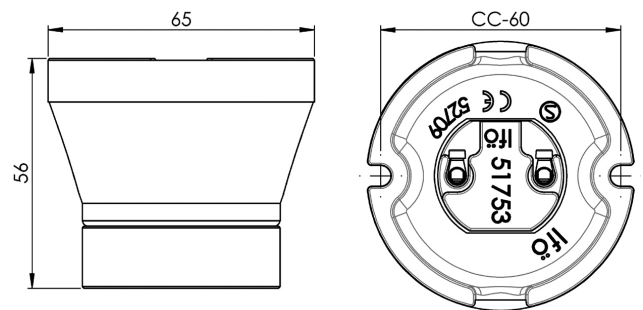

Lampholder

A classic, white ceramic lamp holder. Suitable for anyone looking for timeless design for modern environments.

EAN / GTIN	7312905270901
E-number	7903511
Article no.	52709-000-10
Type designation	52709
Norwegian El-number	3015160
Finnish S-number	4211989

Specification

Material	Porcelain
Base colour	White (NCS S 1000-N)
Weight	0,18 kg
Diameter (mm)	65
Height (mm)	56
Lamp holder	E27
Light source	E27, max 100W (not included)
Effect	Max 100W
Rated voltage	230V
IP class	IP20
Insulation class	II
D class	No
IK class	IK03
Ta	-30 - +25
Installation	Ceiling/wall
CC measurement (mm)	58-60
Knock out opening	2
Cable inlet	Bottom inlet
Cable glands	Bottom inlet
Cable area, max	Max 2 x 2,5 mm ²
Bridging	Yes
Surface mounted cable	Yes
Connection	Screw connector
Family	Basic
Design	Ifö Electric