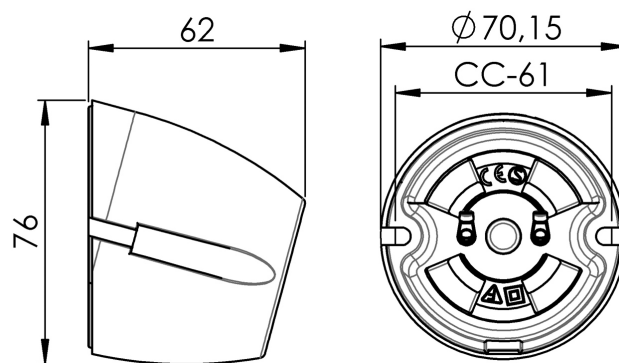

Specification

Material	Porcelain
Base colour	Brown (NCS 7810-Y66R)
Weight	0,27 kg
Diameter (mm)	70
Length/Depth (mm)	62
Height (mm)	76
Lamp holder	E27
Light source	E27, max 100W (not included)
Effect	Max 100W
Rated voltage	230V
IP class	IP20
Insulation class	II
D class	No
IK class	IK03
Ta	-30 - +25
Installation	Wall
CC measurement (mm)	58
Knock out opening	1
Cable inlet	Bottom inlet
Cable glands	Bottom inlet
Cable area, max	Max 2 x 2,5 mm ²
Bridging	Yes
Surface mounted cable	Yes
Connection	Screw connector
Family	Basic
Design	Duoform