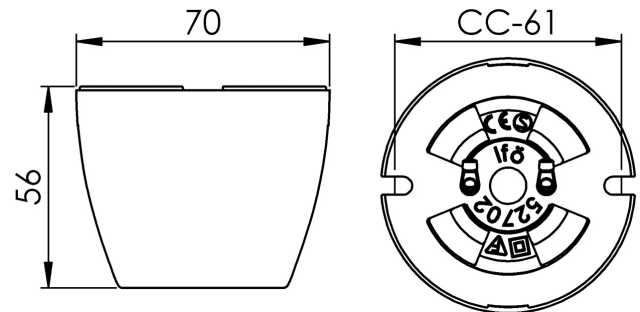

Basic

Simple is often difficult, but it is often the simple that gives the best effect and that wins the heart. Despite its simplicity Ifö Basic is used in most the exclusive environments.

EAN / GTIN	7312905270260
E-number	7500005
Article no.	52702-000-16
Type designation	52702
Norwegian El-number	3032203
Finnish S-number	4212322

Specification

Material	Porcelain
Base colour	Black (NCS S 9000-N)
Weight	0,25 kg
Diameter (mm)	70
Height (mm)	56
Lamp holder	E27
Light source	E27, max 100W (not included)
Effect	Max 100W
Rated voltage	230V
IP class	IP20
Insulation class	II
D class	No
IK class	IK03
Ta	-30 - +25
Installation	Ceiling/wall
CC measurement (mm)	58
Knock out opening	2
Cable inlet	Bottom inlet
Cable glands	Bottom inlet
Cable area, max	Max 2 x 2,5 mm ²
Bridging	Yes
Surface mounted cable	Yes
Connection	Screw connector
Family	Basic
Design	Duoform