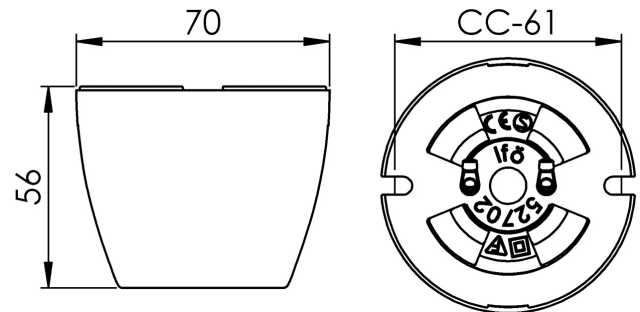

Basic

Simple is often difficult, but it is often the simple that gives the best effect and that wins the heart. Despite its simplicity Ifö Basic is used in most the exclusive environments.

EAN / GTIN	7312905270246
E-number	7500007
Article no.	52702-000-14
Type designation	52702
Norwegian El-number	3032202
Finnish S-number	4212320

Specification

Material	Porcelain
Base colour	Brown (NCS 7810-Y66R)
Weight	0,25 kg
Diameter (mm)	70
Height (mm)	56
Lamp holder	E27
Light source	E27, max 100W (not included)
Effect	Max 100W
Rated voltage	230V
IP class	IP20
Insulation class	II
D class	No
IK class	IK03
Ta	-30 - +25
Installation	Ceiling/wall
CC measurement (mm)	58
Knock out opening	2
Cable inlet	Bottom inlet
Cable glands	Bottom inlet
Cable area, max	Max 2 x 2,5 mm ²
Bridging	Yes
Surface mounted cable	Yes
Connection	Screw connector
Family	Basic
Design	Duoform