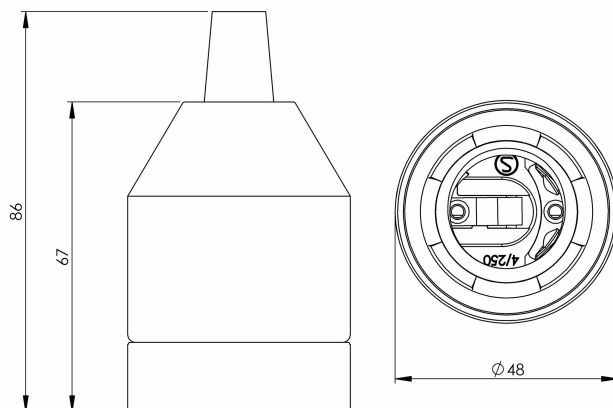

Klack pendant b/b DCL plug

Our porcelain pendant Klack is available with black or white base glaze. Two meter white or black textile cord with DCL plug.

| | |
|------------------|---------------|
| EAN / GTIN | 7312905180552 |
| E-number | 7500937 |
| Article no. | 51805-006-16 |
| Type designation | 51805A |

Specification

| | |
|-----------------------|-----------------------------|
| Material | Porcelain |
| Base colour | Black (NCS S 9000-N) |
| Weight | 0,30 kg |
| Diameter (mm) | 50 |
| Height (mm) | 68 |
| Lamp holder | E27 |
| Light source | E27, max 60W (not included) |
| Effect | Max 60W |
| Rated voltage | 230V |
| IP class | IP20 |
| Insulation class | II |
| D class | No |
| IK class | IK03 |
| Ta | -30 - +25 |
| Installation | Ceiling |
| Knock out opening | 0 |
| Bridging | No |
| Surface mounted cable | No |
| Connection | DCL |
| Family | Klack |
| Design | Ifö Electric |

Luminaire specific information

2m textile cord with DCL plug.

Maintenance

Disconnect the power to the fixture. Wipe with a barely damp cloth if necessary.

Subject to errors in text. We reserve the right to change the technical specifications (without notice).