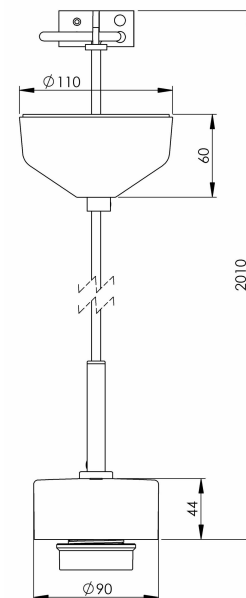

Smycka pendant white/white cable

Combine your Smycka pendant base with the shade of your desire. Comes with two meters of textile cord and a ceiling rose in porcelain.

EAN / GTIN	7312905180309
E-number	7501026
Article no.	51803-000-10
Type designation	51803

Specification

Material	Porcelain
Base colour	White (NCS S 1000-N)
Glass gasket	Silicone
Weight	0,65 kg
Diameter (mm)	90
Height (mm)	44
Lamp holder	E27
Light source	E27, max 60W (not included)
Effect	Max 60W
Rated voltage	230V
IP class	IP20
Insulation class	II
D class	No
IK class	IK02
Ta	-30 - +25
Installation	Ceiling
Knock out opening	0
Cable area, max	Max 2 x 2,5 mm ²
Bridging	No
Surface mounted cable	No
Connection	Terminal block
Family	Pendants
Design	Håkan Svennesson SD