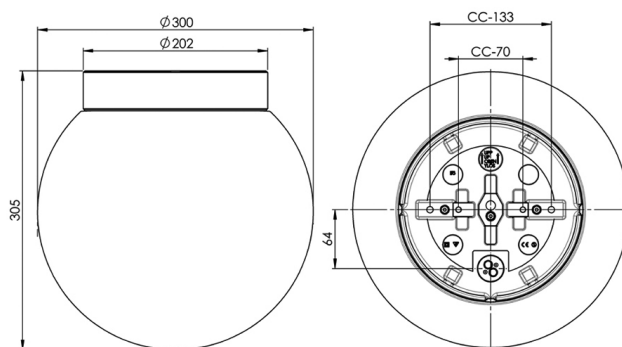

EAN / GTIN	7312904095901
E-number	7508447
Article no.	4095-8001-10
Type designation	8262/DALI

Specification

Material	Porcelain
Base colour	White (NCS S 1000-N)
Glass	Matt opal glass
Glass thread (mm)	185,5 mm
Glass gasket	Silicone
Weight	3,04 kg
Diameter (mm)	300
Height (mm)	305
Lamp holder	LED
Light source	LED module 12W
Effect	12W
Lumen, light source	1350lm
Colour temperature	3000K
MacAdam	3 SDCM
Life span	L80/B10: 47 000 h
Ra	Min 90
Lighting control	DALI Type 2
Rated voltage	230V
Dimmable	DALI PHM126 min 3%
IP class	IP44
Insulation class	II
Energy class	E
D class	No
IK class	IK02
Ta	-30 - +25
Installation	Ceiling/wall
CC measurement (mm)	133, 70
Knock out opening	3
Cable inlet	Bottom inlet
Cable glands	Bottom inlet
Cable area, max	Max 5 x 2,5 mm ²
Bridging	Yes
Surface mounted cable	Yes
Connection	Terminal block
Family	Classic Globe
Design	Håkan Svennesson

Spare parts

Shade globe Ø 300 mm matt opal, Article no.: 1-6140-1
Gasket silicone for thread 185,5 mm, Article no.: 03431
LED module 12W DALI 3000K, Article no.: 1-54064-1930

If the luminaire is modified the person responsible for the modification shall be considered manufacturer. Subject to errors in text. We reserve the right to change the technical specifications (without notice).