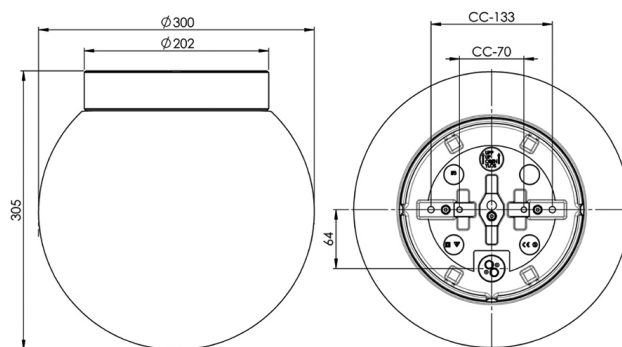

EAN / GTIN	7312904095901
E-number	7508447
Article no.	4095-8001-10
Type designation	8262/DALI

Specification

Material	Porcelain
Base colour	White (NCS S 1000-N)
Glass	Matt opal glass
Glass thread (mm)	185,5 mm
Glass gasket	Silicone
Weight	3,04 kg
Diameter (mm)	300
Height (mm)	305
Lamp holder	LED
Light source	LED module 12W
Effect	12W
Lumen, light source	1350lm
Colour temperature	3000K
MacAdam	3 SDCM
Life span	L80/B10: 50 000 h
Ra	Min 90
Lighting control	DALI Type 2
Rated voltage	230V
Dimmable	DALI PHM126 min 3%
IP class	IP44
Insulation class	II
Energy class	E
D class	No
IK class	IK02
Ta	-30 - +25
Installation	Ceiling/wall
CC measurement (mm)	133, 70
Knock out opening	3
Cable inlet	Bottom inlet
Cable glands	Bottom inlet
Cable area, max	Max 5 x 2,5 mm ²
Bridging	Yes
Surface mounted cable	Yes
Connection	Terminal block
Family	Classic Globe
Design	Håkan Svennesson

Spare parts

Shade globe Ø 300 mm matt opal, Article no.: 1-6140-1
Gasket silicone for thread 185,5 mm, Article no.: 03431
LED module 12W DALI 3000K, Article no.: 1-54064-1930

If the luminaire is modified the person responsible for the modification shall be considered manufacturer. Subject to errors in text. We reserve the right to change the technical specifications (without notice).