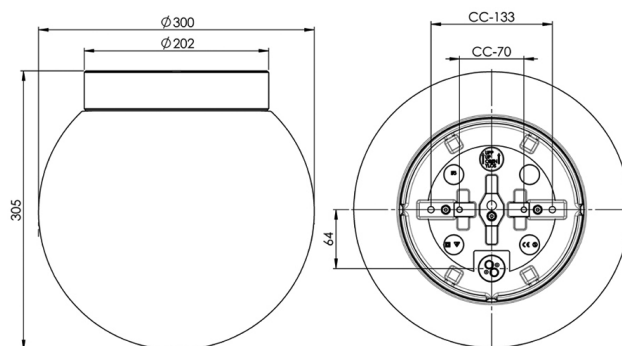

### Specification

Material	Porcelain
Base colour	White (NCS S 1000-N)
Glass	Matt opal glass
Glass thread (mm)	185,5 mm
Glass gasket	Silicone
Weight	3,04 kg
Diameter (mm)	300
Height (mm)	305
Lamp holder	LED
Light source	LED module, 12W **
Effect	12W
Lumen, light source	1350lm
Lumen, luminaires	1136
Colour temperature	3000K
MacAdam	3 SDCM
Life span	L80/B10: 50 000 h
Ra	Min 90
Rated voltage	230V
Dimmable	Back edge only - We recommend dimmers from ION, Schneider, Vadsbo and Niko
IP class	IP44
Insulation class	II
Energy class	E
D class	No
IK class	IK02
Ta	-30 - +25
Installation	Ceiling/wall
CC measurement (mm)	133, 70
Knock out opening	3
Cable inlet	Bottom inlet
Cable glands	Bottom inlet
Cable area, max	Max 3 x 2,5 mm <sup>2</sup>
Bridging	Yes
Surface mounted cable	Yes
Connection	Terminal block
Family	Classic Globe
Design	Håkan Svennesson SD

### Spare parts

Shade globe Ø 300 mm matt opal, Article no.: 1-6140-1  
Gasket silicone for thread 185,5 mm, Article no.: 03431  
LED module 12W 3000K IOT, Article no.: 1-54064-930

\*\* Only use dimmers with manual trailing edge control. Do not use leading edge dimming or automatic setting as this can shorten the lifespan of the module.