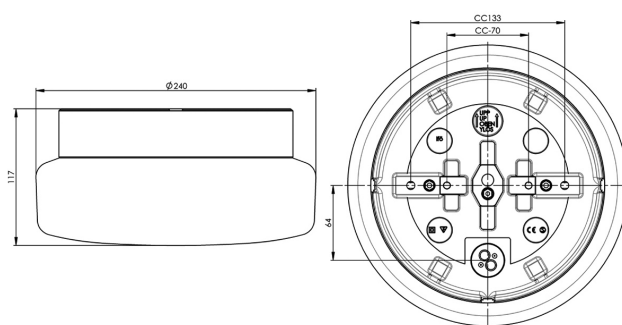

EAN / GTIN	7312904091910
E-number	7508451
Article no.	4091-8001-12
Type designation	8262/DALI

Specification

Material	Porcelain
Base colour	Grey (NCS S 6005-G50Y)
Glass	Shiny opal glass
Glass thread (mm)	185,5 mm
Glass gasket	Silicone
Weight	2,42 kg
Diameter (mm)	240
Height (mm)	117
Lamp holder	LED
Light source	LED module 12W
Effect	12W
Lumen, light source	1350lm
Colour temperature	3000K
MacAdam	3 SDCM
Life span	L80/B10: 50 000 h
Ra	Min 90
Lighting control	DALI Type 2
Rated voltage	230V
Dimmable	DALI PHM126 min 3%
IP class	IP44
Insulation class	II
Energy class	E
D class	No
IK class	IK02
Ta	-30 - +25
Installation	Ceiling/wall
CC measurement (mm)	133, 70
Knock out opening	3
Cable inlet	Bottom inlet
Cable glands	Bottom inlet
Cable area, max	Max 5 x 2,5 mm ²
Bridging	Yes
Surface mounted cable	Yes
Connection	Terminal block
Family	Classic
Design	Ifö Electric

Spare parts

Shade Classic shiny opal, Article no.: 1-6115
 Gasket silicone for thread 185,5 mm, Article no.: 03431
 LED module 12W DALI 3000K, Article no.: 1-54064-1930

If the luminaire is modified the person responsible for the modification shall be considered manufacturer. Subject to errors in text. We reserve the right to change the technical specifications (without notice).