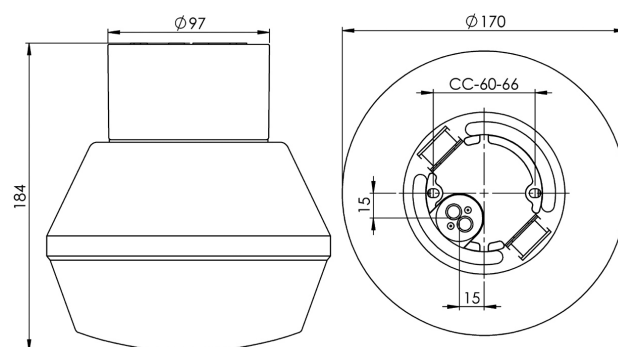

EAN / GTIN	7312904089504
E-number	7502767
Article no.	4089-500-10
Type designation	52721-2

Specification

Material	Porcelain
Base colour	White (NCS S 1000-N)
Glass	Shiny opal glass
Glass thread (mm)	84,5 mm
Glass gasket	Silicone
Weight	1,15 kg
Diameter (mm)	170
Height (mm)	170
Lamp holder	E27
Light source	E27, max 75W (not included)
Effect	Max 75W
Rated voltage	230V
IP class	IP54
Insulation class	II
D class	Yes
IK class	IK02
Ta	-30 - +25
Installation	Ceiling/wall
CC measurement (mm)	60-66
Knock out opening	2 - demands glands
Cable inlet	Bottom inlet
Cable glands	Bottom inlet
Cable area, max	Max 2 x 2,5 mm ²
Bridging	Yes
Surface mounted cable	Yes
Connection	Mantle screw
Family	Classic
Design	Ifö Electric

Spare parts

Iföglobe shiny opal, Article no.: 1-6112

Gasket silicone for thread 84,5 mm, Article no.: 02786-9

If the luminaire is modified the person responsible for the modification shall be considered manufacturer. Subject to errors in text. We reserve the right to change the technical specifications (without notice).