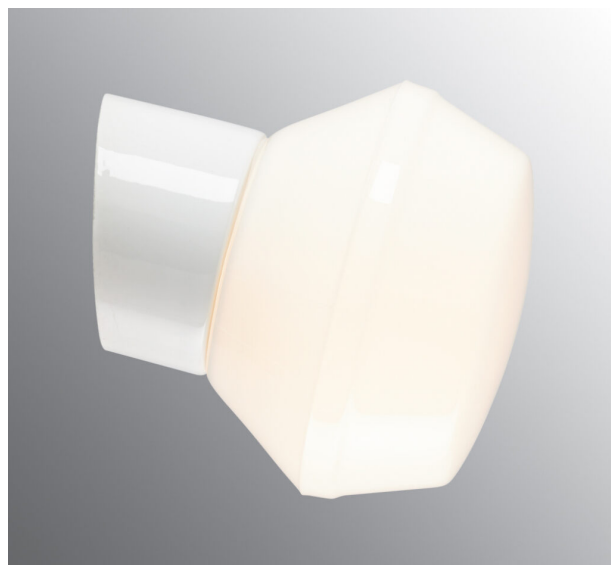

Classic Ifökupa

The Classic series is an old favourite of our assortment. Ideal in most areas where functionality and timeless design are the key words. Classic is available in different combinations with a matt opal, shiny opal or a clear glass shade.

EAN / GTIN	7312904082505
E-number	7502768
Article no.	4082-500-10
Type designation	52726

Specification

Material	Porcelain
Base colour	White (NCS S 1000-N)
Glass	Shiny opal glass
Glass thread (mm)	84,5 mm
Glass gasket	Silicone
Weight	1,15 kg
Diameter (mm)	170
Length/Depth (mm)	165
Lamp holder	E27
Light source	E27, max 75W (not included)
Effect	Max 75W
Rated voltage	230V
IP class	IP54
Insulation class	II
D class	No
IK class	IK02
Ta	-30 - +25
Installation	Wall
CC measurement (mm)	60-66
Knock out opening	1 - demands glands
Cable inlet	Bottom inlet
Cable glands	Bottom inlet
Cable area, max	Max 2 x 2,5 mm ²
Bridging	Yes
Surface mounted cable	Yes
Connection	Mantle screw
Family	Classic
Design	Ifö Electric

Spare parts

Iföglöbe shiny opal, Article no.: 1-6112

Gasket silicone for thread 84,5 mm, Article no.: 02786-9

If the luminaire is modified the person responsible for the modification shall be considered manufacturer. Subject to errors in text. We reserve the right to change the technical specifications (without notice).