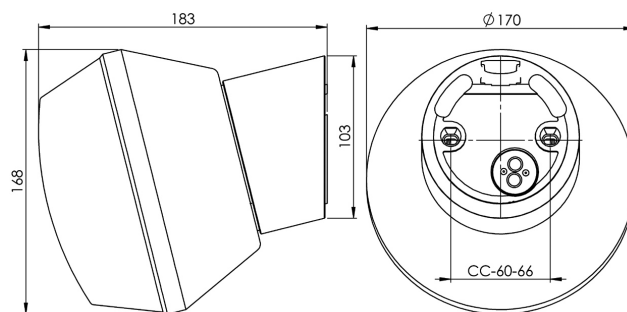

EAN / GTIN	7312904082505
E-number	7502768
Article no.	4082-500-10
Type designation	52726

Specification

Material	Porcelain
Base colour	White (NCS S 1000-N)
Glass	Shiny opal glass
Glass thread (mm)	84,5 mm
Glass gasket	Silicone
Weight	1,15 kg
Diameter (mm)	170
Length/Depth (mm)	165
Lamp holder	E27
Light source	E27, max 75W (not included)
Effect	Max 75W
Rated voltage	230V
IP class	IP54
Insulation class	II
D class	No
IK class	IK02
Ta	-30 - +25
Installation	Wall
CC measurement (mm)	60-66
Knock out opening	1 - demands glands
Cable inlet	Bottom inlet
Cable glands	Bottom inlet
Cable area, max	Max 2 x 2,5 mm ²
Bridging	Yes
Surface mounted cable	Yes
Connection	Mantle screw
Family	Classic
Design	Ifö Electric

Spare parts

Iföglöbe shiny opal, Article no.: 1-6112

Gasket silicone for thread 84,5 mm, Article no.: 02786-9

If the luminaire is modified the person responsible for the modification shall be considered manufacturer. Subject to errors in text. We reserve the right to change the technical specifications (without notice).