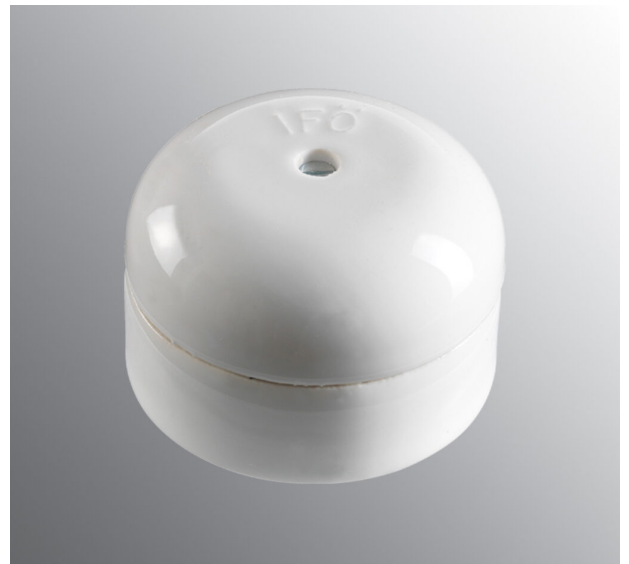

## Connection box circular 55mm

EAN / GTIN	7312901790557
E-number	1437503
Article no.	179055
Type designation	179055

### Specification

Material	Porcelain
Base colour	White (NCS S 1000-N)
Weight	0,16 kg
Diameter (mm)	55
Height (mm)	40
Rated voltage	400V / 24A
IP class	IP20
IK class	IK03
Knock out opening	6
Cable area, max	Connection: 4x3x2,5 mm <sup>2</sup>
Bridging	Yes
Surface mounted cable	Yes
Connection	Mantle screw, 4 pc
Family	Connection boxes & Insulators

### Luminaire specific information

6 circuit walls. Connection: 4x3x2,5 mm<sup>2</sup>