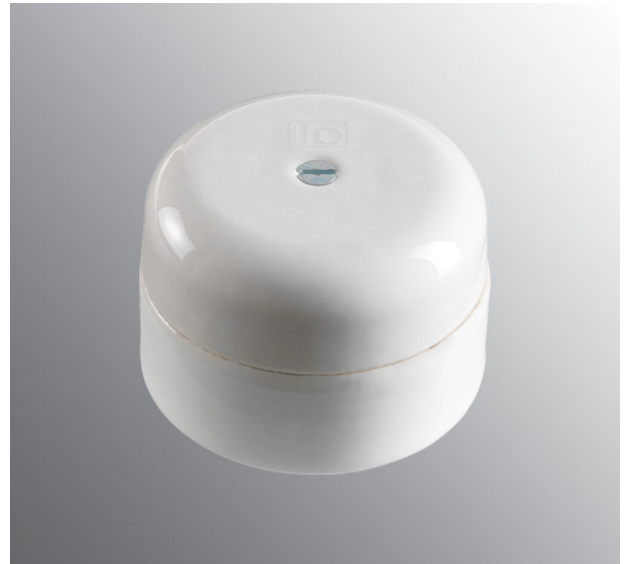

Connection box circular 50mm

EAN / GTIN	7312901790502
E-number	1439250
Article no.	179050
Type designation	179050
Norwegian El-number	1208800
Finnish S-number	1151750

Specification

Material	Porcelain
Base colour	White (NCS S 1000-N)
Weight	0,14 kg
Diameter (mm)	50
Height (mm)	36
Rated voltage	400V / 24A
IP class	IP20
IK class	IK03
Knock out opening	4
Cable area, max	Connection: 4x3x2,5 mm ²
Bridging	Yes
Surface mounted cable	Yes
Connection	Mantle screw, 4 pc
Family	Connection boxes & Insulators

Luminaire specific information

Four knock out openings on opposite sides. Connection: 4 x 3 x 2,5 mm²

Maintenance

Dry off with a cloth when necessary.

Subject to errors in text. We reserve the right to change the technical specifications (without notice).