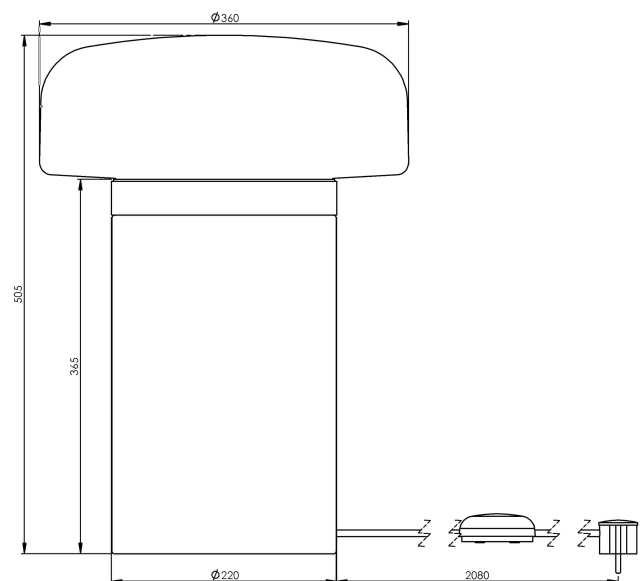

Solenne Floor 360/505 with black lacquered oak and black porcelain

Solenne is designed by Kauppi & Kauppi and includes a total of seven lighting fixtures, all with generous matt opal glass shades and black or white glazed porcelain bases. Four of the fixtures follow our traditional range for ceiling, wall, and facade with IP44 ratings suitable for both indoor and outdoor installations. The collection also includes three more novel types of lighting fixtures, taking our pressed porcelain to new indoor contexts. Solenne includes a grand pendant with a corresponding porcelain ceiling cup, a new table luminaire with a wooden base, and Ifö Electric's very first floor lamp.

EAN / GTIN	7312908413961
E-number	7511308
Article no.	08413-506-16
Type designation	8413/E27

Specification

Base colour	Black (NCS S 9000-N)
Glass	Matt opalglas
Glass thread (mm)	184 mm
Glass gasket	Silicone
Diameter (mm)	360
Height (mm)	506
Lamp holder	E27
Light source	E27, max 2x25W (not incl.)
Rated voltage	230V
Dimmable	Cord dimmer
IP class	IP20
Insulation class	I
D class	No
IK class	IK02
Ta	-30 - +25
Installation	Floor luminaire
Bridging	No
Connection	EU plug class I
Family	Solenne
Design	Kauppi & Kauppi

Spare parts

Shade Solenne 360/175, Article no.: 1-6166-30

Gasket silicone for bayonett 184mm, Article no.: 1-03397

If the luminaire is modified the person responsible for the modification shall be considered manufacturer. Subject to errors